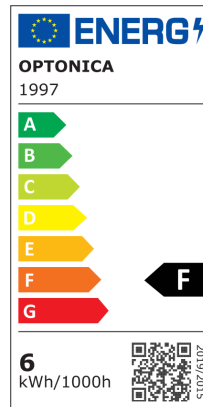

Spot LED GU10 6W 50° COB

Puissance

6W

Couleur de lumière

Lumière blanche

Stamps

Technical Specification

Brand	Optonica	On/Off Cycles	25 000x
Product Code	SP6-A4	Instant On	0.1s
Power	6W	Material	Aluminium
Energy Consumption	6 kWh/1000h	Operating Frequency	50-60 Hz
Input voltage	AC220-240V	Temperature	-20°C / +40°C
Flux	480 lm	Ra ≥	80
FLUX per watt	80 lm/W	Life span	25 000 Hours
IP	20	Lumen maintenance at end of service life	70%
Dimmable	No	Size of product	φ50x55 mm
Correlated Color Temperature	6000K	Size of package	50x50x65mm
Light Color	Lumière blanche	Size of Box	270x270x280 mm
EAN Code	3800156619975	Items per pack	1
Energy Efficiency Label	F	Items per box	100
Beam angle	50°	Warranty	2 Years