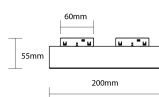

LED mágneses fali/mennyezeti lámpa 48V 20W 3000K - M05