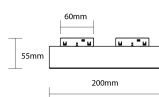

Applique murale/plafonnier magnétique LED 48 V 20 W 4000 K - M05

Puissance

20W

Couleur de lumière

Stamps

Technical Specification

Brand	Optonica	On/Off Cycles	25 000x
Product Code	LN20-A7	Instant On	0.1s
Power	20W	Material	ALU+PC
Energy Consumption	20 kWh/1000h	Temperature	-20°C / +40°C
Input voltage	DC48V	Ra ≥	90
Flux	1600 lm	Life span	25 000 Hours
FLUX per watt	80 lm/W	Body Color	Black
IP	20	Lumen maintenance at end of service life	70%
Dimmable	No	Size of product	60x200x55mm
Correlated Color Temperature	4000K	Size of package	205x60x205mm
Light Color	Lumière neutre	Size of Box	425x425x320mm
EAN Code	3801057154275	Items per pack	1
Energy Efficiency Label	G	Items per box	20
Beam angle	180°	Warranty	2 Years