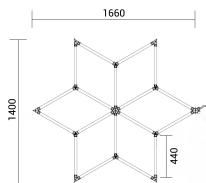

Ensemble de 6 lampes hexagonales de 126 W avec accessoires

Puissance

126W

Couleur de lumière

Lumière blanche

Stamps

RoHS

-80

Technical Specification

Brand	Optonica	On/Off Cycles	25 000x
Product Code	HE1-A1	Instant On	0.1s
Power	126W	Material	PC/ABS
Energy Consumption	126 kWh/1000h	Operating Frequency	50-60 Hz
Input voltage	AC165-265V	Temperature	-20°C / +40°C
Flux	15120 lm	Ra ≥	80
FLUX per watt	120lm/W	Life span	25 000 Hours
IP	20	Body Color	White
Dimmable	No	Lumen maintenance at end of service life	70%
Correlated Color Temperature	6000K	Size of product	1660x1400mm
Light Color	Lumière blanche	Size of Box	465x180x160mm
EAN Code	3801057168210	Items per pack	1
Energy Efficiency Label	E	Items per box	1
Beam angle	180°	Warranty	2 Years