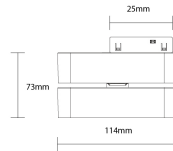

Projecteur linéaire magnétique à LED orientable 48 V 6 W 3000 K - M05

Puissance

6W

Couleur de lumière

Stamps

Technical Specification

Brand	Optonica	Instant On	0.1s
Product Code	LN6-A7	Material	ALU+PC
Power	6W	Temperature	-20°C / +40°C
Energy Consumption	6 kWh/1000h	Ra ≥	90
Input voltage	DC48V	Life span	25 000 Hours
Flux	360 lm	Body Color	Black
FLUX per watt	60 lm/W	Lumen maintenance at end of service life	70%
IP	20	Size of product	114x25x73mm
Dimmable	No	Size of package	80x35x120mm
Correlated Color Temperature	3000K	Size of Box	370x140x260mm
Light Color	Lumière chaude	Items per pack	1
EAN Code	3801057153933	Items per box	30
Energy Efficiency Label	G	Series	M05
Beam angle	100°	Warranty	2 Years
On/Off Cycles	25 000x		