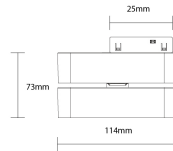

Projecteur linéaire magnétique à LED orientable 48 V 6 W 4000 K - M05

Puissance

6W

Couleur de lumière

 Lumière neutre

Stamps

Technical Specification

Brand	Optonica	Instant On	0.1s
Product Code	LN6-A7	Material	ALU+PC
Power	6W	Temperature	-20°C / +40°C
Energy Consumption	6 kWh/1000h	Ra ≥	90
Input voltage	DC48V	Life span	25 000 Hours
Flux	360 lm	Body Color	Black
FLUX per watt	60 lm/W	Lumen maintenance at end of service life	70%
IP	20	Size of product	114x25x73mm
Dimmable	No	Size of package	80x35x120mm
Correlated Color Temperature	4000K	Size of Box	370x140x260mm
Light Color	Lumière neutre	Items per pack	1
EAN Code	3801057153926	Items per box	30
Energy Efficiency Label	G	Series	M05
Beam angle	100°	Warranty	2 Years
On/Off Cycles	25 000x		