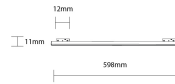

Projecteur linéaire magnétique LED 48 V 20 W 3000 K - M05

Puissance

20W

Couleur de lumière

Stamps

Technical Specification

Brand	Optonica	Instant On	0.1s
Product Code	LN20-A7	Material	ALU+PC
Power	20W	Temperature	-20°C / +40°C
Energy Consumption	20 kWh/1000h	Ra ≥	90
Input voltage	DC48V	Life span	25 000 Hours
Flux	1200 lm	Body Color	Black
FLUX per watt	60 lm/W	Lumen maintenance at end of service life	70%
IP	20	Size of product	598x11x32mm
Dimmable	No	Size of package	43x20x613mm
Correlated Color Temperature	3000K	Size of Box	630x220x345mm
Light Color	Lumière chaude	Items per pack	1
EAN Code	3801057153858	Items per box	50
Energy Efficiency Label	G	Series	M05
Beam angle	100°	Warranty	2 Years
On/Off Cycles	25 000x		