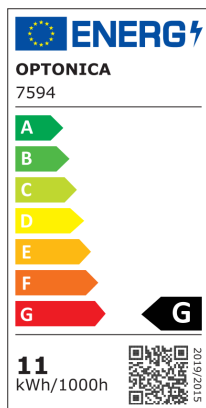

Applique LED 11W IP20 avec bouton ON/OFF + USB Noir 4200K

Puissance

11W

Couleur de lumière

 Lumière neutre

Stamps

RoHS

-80

11
kWh/1000h

Technical Specification

Brand	Optonica	On/Off Cycles	25 000x
Product Code	WL11-A6	Instant On	0.1s
Power	11W	Operating Frequency	50-60 Hz
Energy Consumption	11 kWh/1000h	Temperature	-20°C / +40°C
Input voltage	AC220-240V	Ra ≥	80
Flux	700 lm	Life span	25 000 Hours
FLUX per watt	64lm/W	Body Color	Black
IP	20	Lumen maintenance at end of service life	70%
Dimmable	No	Size of product	81x353x120 mm
Correlated Color Temperature	4200K	Size of Box	85x85x360mm
Light Color	Lumière neutre	Items per pack	1
EAN Code	3800156675940	Items per box	20
Energy Efficiency Label	G	Material	ALU + PC
Beam angle	280°	Warranty	2 Years