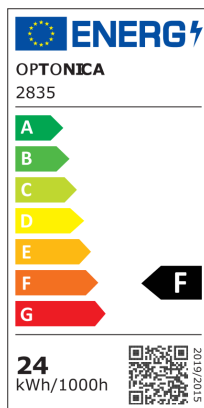

LED stropna svjetiljka 24 W CCT DIP- prekidač IP20 mat poklopac

Snaga

24W

Svijetla boja

CCT

Stamps

RoHS

-80

Tehnička specifikacija

Brand	Optonica	On/Off Cycles	25 000x
Product Code	DL24-B1	Operating Frequency	50-60 Hz
Power	24W	Temperature	-20°C / +40°C
Energy Consumption	24 kWh/1000h	Ra ≥	80
Input voltage	AC220-240V	Life span	25 000 Hours
Flux	1990 Lm	Lumen maintenance at end of service life	70%
FLUX per watt	83lm/W	Size of product	φ385x60mm
IP	20	Size of package	395x70x395mm
Dimmable	No	Size of Box	720x415x415mm
Correlated Color Temperature	3000K/4000K/6000K	Items per pack	1
Light Color	CCT	Items per box	10
EAN Code	3800156628359	Material	Plastic+ALU
Energy Efficiency Label	F	Color	Mat White
Beam angle	120°	Warranty	2 Years