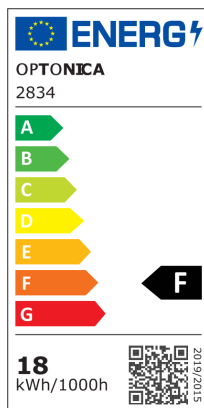

LED stropna svjetiljka 18W CCT DIP- prekidač IP20 zvjezdani poklopac

Snaga

18W

Svijetla boja

CCT

Stamps

RoHS

-80

18
kWh/1000h

Tehnička specifikacija

Brand	Optonica	On/Off Cycles	25 000x
Product Code	DL18-B1	Operating Frequency	50-60 Hz
Power	18W	Temperature	-20°C / +40°C
Energy Consumption	18 kWh/1000h	Ra ≥	80
Input voltage	AC220-240V	Life span	25 000 Hours
Flux	1550 Lm	Lumen maintenance at end of service life	70%
FLUX per watt	86 lm/W	Size of product	φ335x60mm
IP	20	Size of package	345x70x345mm
Dimmable	No	Size of Box	710x370x365mm
Correlated Color Temperature	3000K/4000K/6000K	Items per pack	1
Light Color	CCT	Items per box	10
EAN Code	3800156628342	Material	Plastic+ALU
Energy Efficiency Label	F	Color	Dotty Sparkle
Beam angle	120°	Warranty	2 Years