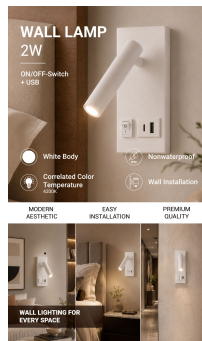

Luminaire pour meuble LED 2W IP20 avec bouton ON/OFF + USB Blanc 4200K

Puissance

2W

Couleur de lumière

Stamps

Technical Specification

Brand	Optonica	Instant On	0.1s
Product Code	WL2-A6	Material	ALU+Iron
Power	2W	Operating Frequency	50-60 Hz
Energy Consumption	2 kWh/1000h	Temperature	-20°C / +40°C
Input voltage	AC220-240V	Ra ≥	80
Flux	140 lm	Life span	25 000 Hours
FLUX per watt	70lm/W	Body Color	White
IP	20	Mount Type	Wall Installation
Dimmable	No	Lumen maintenance at end of service life	70%
Correlated Color Temperature	4200K	Size of product	φ60x140mm
Light Color	Lumière neutre	Size of package	65x75x130mm
Wattage Equivalent	10W	Items per pack	1
EAN Code	3800156675926	Items per box	50
Energy Efficiency Label	G	Color Of The Shell	White
Beam angle	38°	Warranty	2 Years
On/Off Cycles	25 000x		