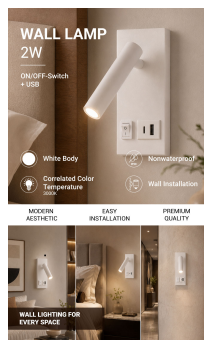

Lumière de cabinet LED 2W avec interrupteur ON/OFF + USB Blanc

Puissance

2W

Couleur de lumière

Lumière chaude

Stamps

Technical Specification

Brand	Optonica	On/Off Cycles	25 000x
Product Code	WL2-A6	Instant On	0.1s
Power	2W	Material	ALU+Iron
Energy Consumption	2 kWh/1000h	Operating Frequency	50-60 Hz
Input voltage	AC220-240V	Temperature	-20°C / +40°C
Flux	140 lm	Ra ≥	80
FLUX per watt	70lm/W	Life span	25 000 Hours
IP	20	Body Color	White
Dimmable	No	Lumen maintenance at end of service life	70%
Correlated Color Temperature	3000K	Size of product	153 x 60 x 150 mm
Light Color	Lumière chaude	Size of package	75x65x160mm
Wattage Equivalent	10W	Items per pack	1
EAN Code	3800156675919	Items per box	10
Energy Efficiency Label	G	Color Of The Shell	White
Beam angle	38°	Warranty	2 Years