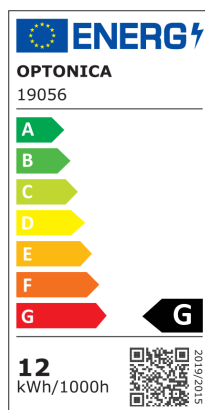

OPTONICA

DATASHEET

LED Luce Interna 12W Bianca

Puissance

12W

Couleur de lumiere

Lumière
chaude

Stamps

Technical Specification

Brand	Optonica	On/Off Cycles	25 000x
Product Code	PD12-A4	Instant On	0.1s
Power	12W	Material	ALU+ACRYLIC
Energy Consumption	12 kWh/1000h	Operating Frequency	50-60 Hz
Input voltage	AC175-265V	Temperature	-20°C / +40°C
Flux	960lm	Ra ≥	80
FLUX per watt	80 lm/W	Life span	25 000 Hours
IP	20	Lumen maintenance at end of service life	70%
Dimmable	No	Size of product	Φ210x380mm
Correlated Color Temperature	3000K	Items per pack	1
Light Color	Lumière chaude	Items per box	1
EAN Code	3801057190563	Color Of The Shell	White
Energy Efficiency Label	G	Warranty	2 Years
Beam angle	180°		