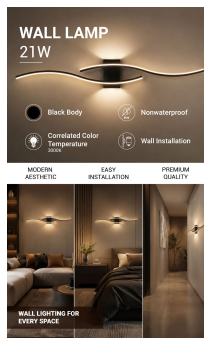

LED Lampada Da Soffitto 21W Nero Sabbia

Puissance

21W

Couleur de lumière

Stamps

Technical Specification

Brand	Optonica	On/Off Cycles	25 000x
Product Code	PD21-A4	Instant On	0.1s
Power	21W	Material	ALU+Iron
Energy Consumption	21 kWh/1000h	Operating Frequency	50-60 Hz
Input voltage	AC175-265V	Temperature	-20°C / +40°C
Flux	1680 lm	Ra ≥	80
FLUX per watt	80 lm/W	Life span	25 000 Hours
IP	20	Lumen maintenance at end of service life	70%
Dimmable	No	Size of product	997 x 140 x 48 mm
Correlated Color Temperature	3000K	Items per pack	1
Light Color	Lumière chaude	Items per box	10
EAN Code	3801057190594	Color Of The Shell	Sand Black
Energy Efficiency Label	G	Warranty	2 Years
Beam angle	180°		