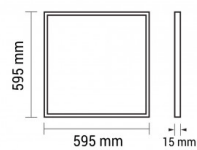

OPTONICA

Panneau LED 60x60 120lm/W UGR<19

Puissance

- 40W

Couleur de lumière

Lumière chaude

Stamps

Technical Specification

| | |
|-------------------------------------|----------------|
| Reference catalogue | 2728 |
| Brand | Optonica |
| Product Code | DL40-A1 |
| Power | 40W |
| Energy Consumption | 40 kWh/1000h |
| Input voltage | AC175-265V |
| Flux | 4800 lm |
| FLUX per watt | 120lm/W |
| IP | 20 |
| Dimmable | No |
| Correlated Color Temperature | 2800K |
| Light Color | Lumière chaude |
| Wattage Equivalent | 320W |
| EAN Code | 3800156627284 |

| | |
|---|----------------|
| Energy Efficiency Label | D |
| Beam angle | 120° |
| Power Factor | 0.9 |
| On/Off Cycles | 25 000x |
| Instant On | 0.2s |
| Material | Aluminium |
| Operating Frequency | 50-60 Hz |
| Temperature | -20°C / +40°C |
| Ra ≥ | 80 |
| Life span | 25 000 Hours |
| Color Code | 828 |
| UGR | <19 |
| Lumen maintenance at end of service life | 70% |
| Size of product | 595x595x15 mm |
| Size of package | 610x620x30 mm |
| Size of Box | 635x205x640 mm |
| Items per pack | 1 |
| Items per box | 6 |