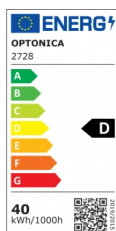

OPTONICA

Panneau LED 60x60 120lm/W UGR<19

Puissance

- 40W

Couleur de lumière

Lumière chaude

Stamps

Technical Specification

| | |
|-------------------------------------|----------------|
| Reference catalogue | 2728 |
| Brand | Optonica |
| Product Code | DL40-A1 |
| Power | 40W |
| Energy Consumption | 40 kWh/1000h |
| Input voltage | AC175-265V |
| Flux | 4800 lm |
| FLUX per watt | 120lm/W |
| IP | 20 |
| Dimmable | No |
| Correlated Color Temperature | 2800K |
| Light Color | Lumière chaude |
| Wattage Equivalent | 320W |
| EAN Code | 3800156627284 |

| | |
|---|----------------|
| Energy Efficiency Label | D |
| Beam angle | 120° |
| Power Factor | 0.9 |
| On/Off Cycles | 25 000x |
| Instant On | 0.2s |
| Material | Aluminium |
| Operating Frequency | 50-60 Hz |
| Temperature | -20°C / +40°C |
| Ra ≥ | 80 |
| Life span | 25 000 Hours |
| Color Code | 828 |
| UGR | <19 |
| Lumen maintenance at end of service life | 70% |
| Size of product | 595x595x15 mm |
| Size of package | 610x620x30 mm |
| Size of Box | 635x205x640 mm |
| Items per pack | 1 |
| Items per box | 6 |