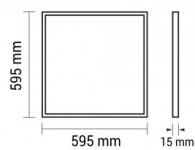

OPTONICA

Panneau LED 60x60 120lm/W UGR<19

Puissance

- 40W

Couleur de lumière

Lumière blanche

Stamps

Technical Specification

Reference catalogue	2726
Brand	Optonica
Product Code	DL40-A1
Power	40W
Energy Consumption	40 kWh/1000h
Input voltage	AC175-265V
Flux	4800 lm
FLUX per watt	120lm/W
IP	20
Dimmable	No
Correlated Color Temperature	6000K
Light Color	Lumière blanche
Wattage Equivalent	320W
EAN Code	3800156627260

Energy Efficiency Label	D
Beam angle	120°
Power Factor	0.9
On/Off Cycles	25 000x
Instant On	0.2s
Material	Aluminium
Operating Frequency	50-60 Hz
Temperature	-20°C / +40°C
Ra ≥	80
Life span	25 000 Hours
Color Code	860
UGR	<19
Lumen maintenance at end of service life	70%
Size of product	595x595x15 mm
Size of package	610x620x30 mm
Size of Box	635x205x640 mm
Items per pack	1
Items per box	6