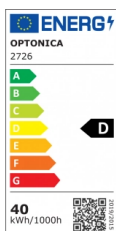

OPTONICA

Panneau LED 60x60 120lm/W UGR<19

Puissance

- 40W

Couleur de lumière

Lumière blanche

Stamps

Technical Specification

Reference catalogue	2726
Brand	Optonica
Product Code	DL40-A1
Power	40W
Energy Consumption	40 kWh/1000h
Input voltage	AC175-265V
Flux	4800 lm
FLUX per watt	120lm/W
IP	20
Dimmable	No
Correlated Color Temperature	6000K
Light Color	Lumière blanche
Wattage Equivalent	320W
EAN Code	3800156627260

Energy Efficiency Label	D
Beam angle	120°
Power Factor	0.9
On/Off Cycles	25 000x
Instant On	0.2s
Material	Aluminium
Operating Frequency	50-60 Hz
Temperature	-20°C / +40°C
Ra ≥	80
Life span	25 000 Hours
Color Code	860
UGR	<19
Lumen maintenance at end of service life	70%
Size of product	595x595x15 mm
Size of package	610x620x30 mm
Size of Box	635x205x640 mm
Items per pack	1
Items per box	6