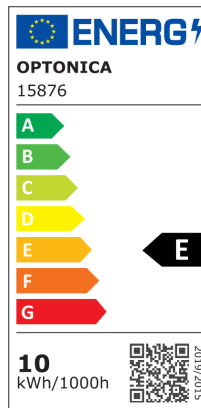

Projecteur LED SMD Corps Noir IP65 - Puce LUMILEDS

Puissance

10W

Couleur de lumière

Stamps

Technical Specification

Brand	Optonica	Operating Frequency	50-60 Hz
Product Code	FL10-A5	Temperature	-20°C / +40°C
Power	10W	Life span	25 000 Hours
Energy Consumption	10 kWh/1000h	Body Color	Black
Input voltage	AC180-265V	LED Type	SMD
Flux	1000 lm	Lumen maintenance at end of service life	70%
FLUX per watt	100lm/W	Size of product	120 x 85 x 17 mm
IP	65	Size of Box	67x24x21cm
Dimmable	No	Items per pack	1
Correlated Color Temperature	3000K	Items per box	50
Light Color	Lumière chaude	Material	ALU + Glass
EAN Code	3801057158761	Cable	30 cm
Energy Efficiency Label	E	Gross weight	0,226 kg
Beam angle	90°	Net weight	0,189 kg
On/Off Cycles	25 000x	Warranty	5 Years
Instant On	0.1s		