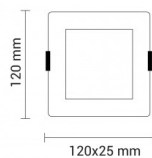

OPTONICA

LED Модул За Вграждане Квадратен

Мощност

- 6W

Цвят на светлината

Топла светлина

Stamps

Техническа Спецификация

| | |
|-------------------------------------|----------------|
| Каталожен Номер | 2449 |
| Brand | Optonica |
| Product Code | DL6-A4 |
| Power | 6W |
| Energy Consumption | 6 kWh/1000h |
| Input voltage | AC180-260V |
| Flux | 360 lm |
| FLUX per watt | 60lm/W |
| IP | 20 |
| Dimmable | No |
| Correlated Color Temperature | 2800K |
| Light Color | Топла светлина |
| Wattage Equivalent | 48W |
| EAN Code | 3800156624498 |

| | |
|---|----------------|
| Energy Efficiency Label | G |
| Beam angle | 120° |
| Hole Size | 110x110 mm |
| Power Factor | 0.5 |
| On/Off Cycles | 25 000x |
| Instant On | 0.2s |
| Material | Aluminium |
| Operating Frequency | 50-60 Hz |
| Temperature | -20°C / +40°C |
| Ra ≥ | 80 |
| Life span | 25 000 Hours |
| Color Code | 827 |
| Lumen maintenance at end of service life | 70% |
| Size of product | 120x120x25 mm |
| Size of package | 135x160x35 mm |
| Size of Box | 370x280x335 mm |
| Items per pack | 1 |
| Items per box | 40 |