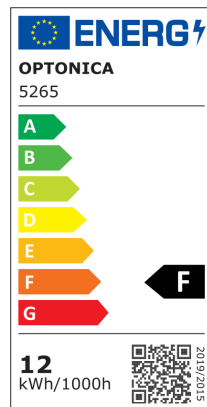

OPTONICA

DATASHEET

Corpo Magnetico a Binario LED 12W M35

Potenza

12W

Colore della luce

Luce naturale

Stamps

RoHS

-80

Specifiche tecniche

Brand	Optonica	Material	ALU+PC
Product Code	LN12-A4	Temperature	-20°C / +40°C
Power	12W	Ra ≥	80
Energy Consumption	12 kWh/1000h	Life span	25 000 Hours
Input voltage	DC48V	Lumen maintenance at end of service life	70%
Flux	960lm	Size of product	300x34x50.5 mm
FLUX per watt	80 lm/W	Size of package	320x73x38 mm
Dimmable	No	Size of Box	405x335x255 mm
Correlated Color Temperature	4000K	Items per pack	1
Light Color	Luce naturale	Items per box	30
EAN Code	3800156652651	Gross weight	0,378 kg
Energy Efficiency Label	F	Net weight	0,317 kg
Beam angle	120°	Series	M35
On/Off Cycles	25 000x	Warranty	2 Years