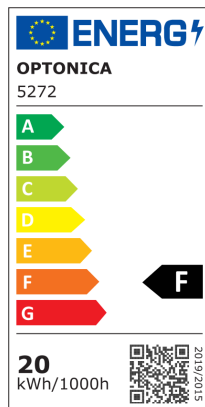

OPTONICA

DATASHEET

LED mágneses sínfény M35 20W

Putere

20W

Culoare deschisă

Neutral white

Stamps

Specificatii tehnice

Brand	Optonica	Operating Frequency	50-60 Hz
Product Code	LN20-A4	Temperature	-20°C / +40°C
Power	20W	Ra ≥	80
Energy Consumption	20 kWh/1000h	Life span	25 000 Hours
Input voltage	DC48V	Lumen maintenance at end of service life	70%
Flux	1600 lm	Size of product	φ65x130 mm
FLUX per watt	80 lm/W	Size of package	210x155x75 mm
Dimmable	No	Size of Box	440x400x335 mm
Correlated Color Temperature	4000K	Items per pack	1
Light Color	Neutral white	Items per box	20
EAN Code	3800156652729	Gross weight	0,564 kg
Energy Efficiency Label	F	Net weight	0,463 kg
Beam angle	90°	Series	M35
On/Off Cycles	25 000x	Warranty	2 Years
Material	ALU+PC		