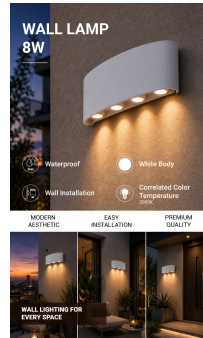

### Applique Murale LED - Blanc