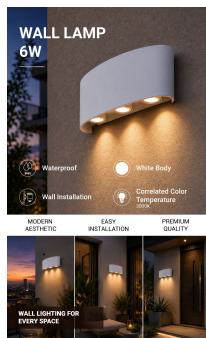

Applique Murale LED - Blanc

Puissance

6W

Couleur de lumière

Stamps

Technical Specification

Brand	Optonica	Material	Aluminium
Product Code	WL6-A6	Operating Frequency	50-60 Hz
Power	6W	Temperature	-20°C / +40°C
Energy Consumption	6 kWh/1000h	Ra ≥	80
Flux	510 lm	Life span	25 000 Hours
FLUX per watt	85m/W	Body Color	White
IP	65	Lumen maintenance at end of service life	70%
Dimmable	No	Size of product	158x80x40 mm
Correlated Color Temperature	3000K	Size of package	80x50x155 mm
Light Color	Lumière chaude	Size of Box	425x275x325 mm
EAN Code	3800156674103	Items per pack	1
Energy Efficiency Label	F	Items per box	50
Beam angle	48°	Gross weight	0,300 kg
On/Off Cycles	25 000x	Net weight	0,260 kg
Instant On	0.1s	Warranty	2 Years