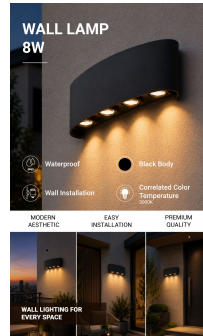

### Applique Murale LED - Noir