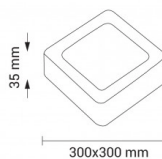

OPTONICA

Panneau carré à surface LED

Puissance

- 24W

Couleur de lumière

Lumière chaude

Stamps