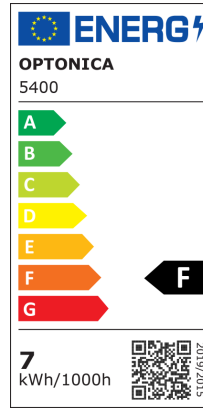

OPTONICA

DATASHEET

Lumière de Rail Magnétique LED M20 Rail

Puissance

7W

Couleur de lumière

Lumière neutre

Stamps

Technical Specification

Brand	Optonica	Instant On	0.1s
Product Code	LN7-A4	Material	ALU+PC
Power	7W	Operating Frequency	50Hz
Energy Consumption	7 kWh/1000h	Temperature	-20°C / +40°C
Input voltage	DC48V	Ra ≥	90
Flux	560	Life span	25 000 Hours
FLUX per watt	80lm/W	Color Code	840
IP	20	Lumen maintenance at end of service life	70%
Dimmable	No	Size of product	φ60x200 mm
Correlated Color Temperature	4000K	Size of package	65x65x315 mm
Light Color	Lumière neutre	Size of Box	350x220x335 mm
Wattage Equivalent	45W	Items per pack	1
EAN Code	3800156654006	Items per box	30
Energy Efficiency Label	F	Gross weight	0,465 kg
Beam angle	15-60°	Net weight	0,403 kg
Power LED	7W	Series	M20/M35
On/Off Cycles	100 000x	Warranty	2 Years