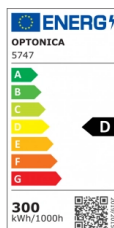

OPTONICA

Faro LED SMD Grigio IP65

Potenza **Colore della luce**

• 300W

Luce fredda

Stamps

Specifiche tecniche

Numero di catalogo	5747
Brand	Optonica
Product Code	FL300-B4
Power	300W
Energy Consumption	300 kWh/1000h
Input voltage	AC220-240V
Flux	36000 lm
FLUX per watt	120lm/W
IP	65
Dimmable	No
Correlated Color Temperature	6000K
Light Color	Luce fredda
Wattage Equivalent	1827W
EAN Code	3800156657472
Energy Efficiency Label	D
Beam angle	90°

Power Factor	0.9
On/Off Cycles	25 000x
Instant On	0.1s
Material	ALU + Glass
Operating Frequency	50-60 Hz
Temperature	-20°C / +40°C
Ra ≥	80
Life span	25 000 Hours
Color Code	860
Body Color	Gray
LED Type	SMD
Lumen maintenance at end of service life	70%
Size of product	321x406x41.5 mm
Items per pack	1
Items per box	3
Cable	100cm, 3x0.75mm ² black rubber cable
Chip	LUMILEDS 2835