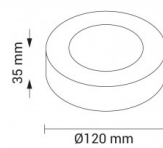

OPTONICA

Panel redondo de superficie LED

Potencia **Color de luz**

- 6W

Blanca neutral

Stamps

Especificación técnica

Número de catálogo	2243
Brand	Optonica
Product Code	DL6-A1
Power	6W
Energy Consumption	6 kWh/1000h
Input voltage	AC180-260V
Flux	480 lm
FLUX per watt	80lm/W
IP	20
Dimmable	No
Correlated Color Temperature	4500K
Light Color	Blanca neutral
Wattage Equivalent	48W
EAN Code	3800156622432
Energy Efficiency Label	F
Beam angle	120º

Power Factor	0.5
Power LED	6W
On/Off Cycles	25 000x
Instant On	0.2s
Material	Aluminium
Operating Frequency	50-60 Hz
Temperature	-20°C / +40°C
Ra ≥	80
Life span	25 000 Hours
Color Code	845
Lumen maintenance at end of service life	70%
Size of product	Φ120x35 mm
Size of package	130x125x41 mm
Size of Box	420x270x285 mm
Items per pack	1
Items per box	40
Gross weight	0,170 kg
Net weight	0,140 kg