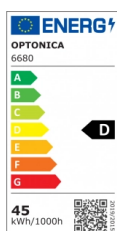

OPTONICA

LED Линеен Осветител IP20

Мощност

- 45W

**Цвят на
светлината**

Бяла светлина

Stamps

Техническа Спецификация

Каталожен Номер	6680
Brand	Optonica

Product Code	OT50-A1
Power	45W
Energy Consumption	45 kWh/1000h
Input voltage	AC220-240V
Flux	6030 lm
FLUX per watt	134 lm/W
IP	20
Dimmable	No
Correlated Color Temperature	6000K
Light Color	Бяла светлина
EAN Code	3800156666801
Energy Efficiency Label	D
Beam angle	120°
Power Factor	0.5
On/Off Cycles	25 000x
Instant On	100% - 0.1s
Material	ALU+PC
Operating Frequency	50-60 Hz

Temperature	-20°C / +40°C
Ra ≥	80
Life span	25 000 Hours
Color Code	860
Lumen maintenance at end of service life	70%
Size of product	1500x69x25 mm
Size of package	1530x75x28 mm
Items per pack	1
Items per box	40
Gross weight	0,460 kg
Net weight	0,368 kg
Warranty	2 Years