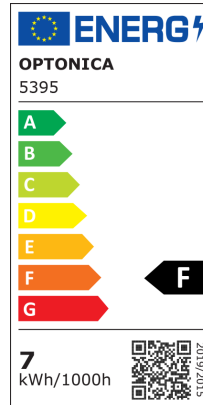

Projecteur LED Magnétique 10-Têtes

Puissance

7W

Couleur de lumière

 Lumière neutre

Stamps

Technical Specification

Brand	Optonica	Instant On	0.1s
Product Code	LN7-A4	Operating Frequency	50Hz
Power	7W	Temperature	-20°C / +40°C
Energy Consumption	7 kWh/1000h	Ra ≥	90
Input voltage	DC48V	Life span	25 000 Hours
Flux	560 lm	Color Code	940
FLUX per watt	80lm/W	Lumen maintenance at end of service life	70%
IP	20	Size of product	φ55x105 mm
Dimmable	No	Size of package	170x140x55 mm
Correlated Color Temperature	4000K	Size of Box	530x300x300 mm
Light Color	Lumière neutre	Items per pack	1
Wattage Equivalent	45W	Items per box	30
EAN Code	3800156653955	Material	ALU + PC
Energy Efficiency Label	F	Gross weight	0,349 kg
Beam angle	15°	Net weight	0,289 kg
Power LED	7W	Series	M35
On/Off Cycles	100 000x	Warranty	2 Years