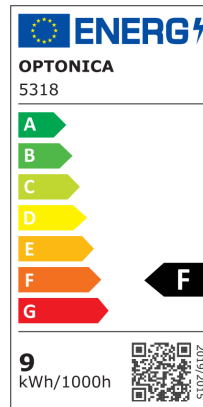

LED mágneses sávfény M20 9W

Culoare deschisă

Warm white

Stamps

RoHS

-80

Specificatii tehnice

Brand	Optonica	Instant On	0.1s
Product Code	LN9-A4	Operating Frequency	50-60 Hz
Input voltage	DC48V	Temperature	-20°C / +40°C
Flux	720lm	Ra ≥	80
FLUX per watt	80lm/W	Life span	25 000 Hours
IP	20	Color Code	830
Dimmable	No	Lumen maintenance at end of service life	70%
Correlated Color Temperature	3000K	Size of product	137x34x95 mm
Light Color	Warm white	Items per pack	1
Wattage Equivalent	55W	Items per box	40
EAN Code	3800156653184	Material	ALU + PC
Energy Efficiency Label	F	Gross weight	0,315 kg
Beam angle	24°	Net weight	0,290 kg
Power LED	9W	Series	M20
On/Off Cycles	100 000x	Warranty	2 Years