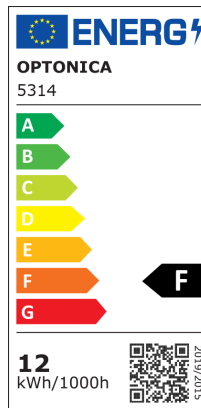

LED Магнитен Интериорен Прожектор M20 12 Глави

Мощност

12W

Цвят на светлината

Топла
светлина

Stamps

RoHS

-80

12
kWh/1000h

Техническа Спецификация

Brand	Optonica	Instant On	0.1s
Product Code	LN12-A4	Operating Frequency	50Hz
Power	12W	Temperature	-20°C / +40°C
Input voltage	DC48V	Ra ≥	80
Flux	960lm	Life span	25 000 Hours
FLUX per watt	80lm/W	Color Code	830
IP	20	Lumen maintenance at end of service life	70%
Dimmable	No	Size of product	220x22x45 mm
Correlated Color Temperature	3000K	Items per pack	1
Light Color	Топла светлина	Items per box	70
Wattage Equivalent	70W	Material	Plastic+ALU
EAN Code	3800156653146	Gross weight	0,178 kg
Energy Efficiency Label	F	Net weight	0,146 kg
Beam angle	24°	Series	M20
Power LED	12W	Warranty	2 Years
On/Off Cycles	100 000x		