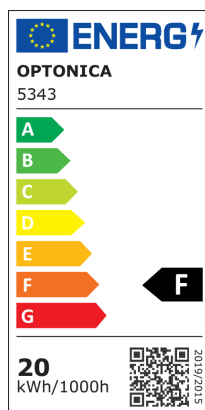

OPTONICA

DATASHEET

LED Магнитен Прожектор С 10 Глави

Мощност

20W

Цвят на светлината

Топла светлина

Stamps

Техническа Спецификация

Brand	Optonica	Instant On	0.1s
Product Code	LN20-A4	Material	ALU+PC
Power	20W	Operating Frequency	50Hz
Energy Consumption	20 kWh/1000h	Temperature	-20°C / +40°C
Input voltage	DC48V	Ra ≥	80
Flux	1600 lm	Life span	25 000 Hours
FLUX per watt	80lm/W	Color Code	830
IP	20	Lumen maintenance at end of service life	70%
Dimmable	No	Size of product	270x34x50.5 mm
Correlated Color Temperature	3000K	Size of package	290x73x38 mm
Light Color	Топла светлина	Size of Box	405x335x255 mm
Wattage Equivalent	100W	Items per pack	1
EAN Code	3800156653436	Items per box	20
Energy Efficiency Label	F	Gross weight	0,382 kg
Beam angle	24°	Net weight	0,320 kg
Power LED	20W	Series	M35
On/Off Cycles	100 000x	Warranty	2 Years