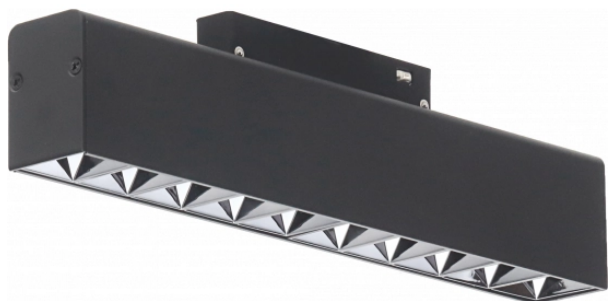

OPTONICA

DATASHEET

LED Магнитен Прожектор С 10 Глави

Мощност

20W

Цвят на светлината

Топла светлина

Stamps

Техническа Спецификация

Brand	Optonica	Instant On	0.1s
Product Code	LN20-A4	Material	ALU+PC
Power	20W	Operating Frequency	50Hz
Energy Consumption	20 kWh/1000h	Temperature	-20°C / +40°C
Input voltage	DC48V	Ra ≥	80
Flux	1600 lm	Life span	25 000 Hours
FLUX per watt	80lm/W	Color Code	830
IP	20	Lumen maintenance at end of service life	70%
Dimmable	No	Size of product	270x34x50.5 mm
Correlated Color Temperature	3000K	Size of package	290x73x38 mm
Light Color	Топла светлина	Size of Box	405x335x255 mm
Wattage Equivalent	100W	Items per pack	1
EAN Code	3800156653436	Items per box	20
Energy Efficiency Label	F	Gross weight	0,382 kg
Beam angle	24°	Net weight	0,320 kg
Power LED	20W	Series	M35
On/Off Cycles	100 000x	Warranty	2 Years