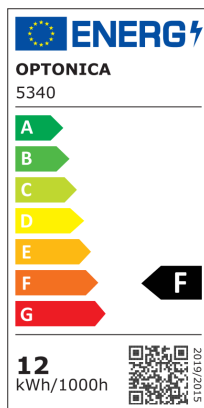

Tubo LED T5 Con Interruttore Collegabile - Plastica

Potenza

12W

Colore della luce

Luce calda

Stamps

RoHS

-80

12 kWh/1000h

Specifiche tecniche

Brand	Optonica	Instant On	0.1s
Product Code	LN12-A4	Material	ALU+PC
Power	12W	Operating Frequency	50Hz
Energy Consumption	12 kWh/1000h	Temperature	-20°C / +40°C
Input voltage	DC48V	Ra ≥	80
Flux	960lm	Life span	25 000 Hours
FLUX per watt	80lm/W	Color Code	830
IP	20	Lumen maintenance at end of service life	70%
Dimmable	No	Size of product	300x34x50.5 mm
Correlated Color Temperature	3000K	Size of package	320x73x38 mm
Light Color	Luce calda	Size of Box	405x335x225 mm
Wattage Equivalent	70W	Items per pack	30
EAN Code	3800156653405	Items per box	1
Energy Efficiency Label	F	Gross weight	0,377 kg
Beam angle	120°	Net weight	0,311 kg
Power LED	12W	Series	M35
On/Off Cycles	100 000x	Warranty	2 Years