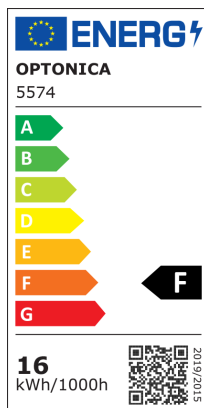

LED Пура T5 С Ключ Свързваща се - Пластмаса

Мощност

16W

Цвят на светлината

Бяла
светлина

Stamps

Техническа Спецификация

Brand	Optonica	Instant On	0.1s
Product Code	TU16-A2	Material	Plastic
Socket	T5	Operating Frequency	50-60 Hz
Power	16W	Temperature	-20°C / +40°C
Energy Consumption	16 kWh/1000h	Ra ≥	80
Input voltage	AC220-240V	Life span	25 000 Hours
Flux	1280 lm	Color Code	860
FLUX per watt	80lm/W	LED Type	SMD
IP	20	Lumen maintenance at end of service life	70%
Dimmable	No	Size of product	1170x28 mm
Correlated Color Temperature	6000K	Size of package	1200x30x25 mm
Light Color	Бяла светлина	Size of Box	1215x165x195 mm
Wattage Equivalent	120W	Items per pack	1
EAN Code	3800156655744	Items per box	30
Energy Efficiency Label	F	Gross weight	0,230 kg
Beam angle	120°	Net weight	0,147 kg
Power Factor	0.9	Warranty	2 Years