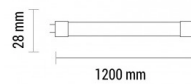

OPTONICA

LED Tubo T8 Nano-Plástico Rotable 5 Anos de Garantia

Potencia **Color de luz**

- 18W

Luz blanca

Stamps

Especificación técnica

| | |
|-------------------------------------|---------------|
| Número de catálogo | 5514 |
| Brand | Optonica |
| Product Code | TU18-A3 |
| Socket | T8 |
| Power | 18W |
| Energy Consumption | 18 kWh/1000h |
| Input voltage | AC175-265V |
| Flux | 1800 lm |
| FLUX per watt | 100lm/W |
| IP | 20 |
| Dimmable | No |
| Correlated Color Temperature | 6000K |
| Light Color | Luz blanca |
| Wattage Equivalent | 143W |
| EAN Code | 3800156655140 |
| Energy Efficiency Label | F |

| | |
|-------------------------------------------------|-----------------|
| Beam angle | 270° |
| Power Factor | 0.9 |
| On/Off Cycles | 25 000x |
| Instant On | 0.2s |
| Material | Nano-Plastic |
| Operating Frequency | 50-60 Hz |
| Temperature | -20°C / +40°C |
| Ra ≥ | 80 |
| Life span | 25 000 Hours |
| Color Code | 860 |
| LED Type | SMD |
| Lumen maintenance at end of service life | 70% |
| Size of product | 1200x28 mm |
| Size of package | 1220x30x30 mm |
| Size of Box | 1240x180x180 mm |
| Items per pack | 1 |
| Items per box | 25 |
| Gross weight | 0,200 kg |