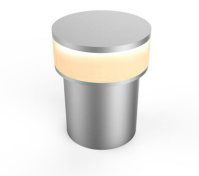

### Lumière Murale LED Puissante

## Technical Specification

<b>Brand</b>	Optonica	<b>Items per pack</b>	100
<b>Product Code</b>	UN1-A9	<b>Items per box</b>	1
<b>Power</b>	1.3W	<b>Color Of The Shell</b>	Silver
<b>Input voltage</b>	DC24V	<b>Cable</b>	1.1x24 AWG
<b>IP</b>	65	<b>Application</b>	Indoor, Outdoor
<b>Light Color</b>	Ambre	<b>Description</b>	This elegant mini raised head fitting is available in standard colors and RGB. Finished to a high st...
<b>EAN Code</b>	3800156605688	<b>Build in</b>	27 mm
<b>Energy Efficiency Label</b>	F	<b>Gross weight</b>	0,100 kg
<b>Temperature</b>	-20°C / +40°C	<b>Net weight</b>	0,070 kg
<b>Size of product</b>	Ø 32 x 45 mm	<b>Warranty</b>	2 Years