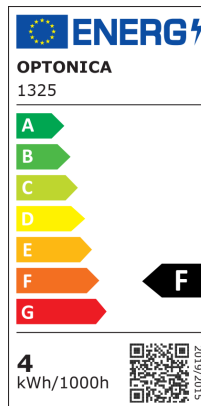

Ampoule LED Plastique G45 E27 4W Verre Clair Dimmable

Puissance

4W

Couleur de lumière

Stamps

Technical Specification

Brand	Optonica	Instant On	0.1s
Product Code	SP4-A6	Material	Glass
Socket	E27	Operating Frequency	50-60 Hz
Power	4W	Temperature	-20°C / +40°C
Energy Consumption	4 kWh/1000h	Ra ≥	80
Input voltage	AC175-265V	Life span	25 000 Hours
Flux	400 lm	Color Code	826
FLUX per watt	100lm/W	Lumen maintenance at end of service life	70%
IP	20	Size of product	45x78 mm
Dimmable	Yes	Size of package	90x45x45 mm
Correlated Color Temperature	2700K	Size of Box	485x250x195 mm
Light Color	Lumière chaude	Items per pack	1
Wattage Equivalent	35W	Items per box	100
EAN Code	3800156613256	Gross weight	0,030 kg
Energy Efficiency Label	F	Net weight	0,020 kg
Beam angle	240°	Warranty	2 Years
On/Off Cycles	25 000x		