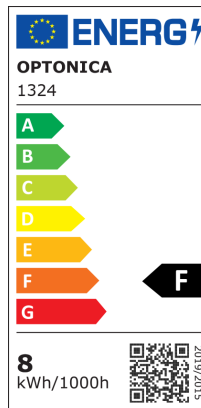

Ampoule LED A60 8W Filament Verre Doré Dimmable

Puissance

8W

Couleur de lumière

Stamps

Technical Specification

Brand	Optonica	On/Off Cycles	25 000x
Product Code	SP8-A9	Instant On	0.1s
Socket	E27	Temperature	-20°C / +40°C
Power	8W	Ra ≥	80
Energy Consumption	8 kWh/1000h	Life span	25 000 Hours
Input voltage	AC220-240V	Color Code	826
Flux	720lm	Lumen maintenance at end of service life	70%
FLUX per watt	90lm/W	Size of product	Ø60x105 mm
IP	20	Size of package	61x122 mm
Dimmable	Yes	Items per pack	1
Correlated Color Temperature	2700K	Items per box	100
Light Color	Lumière chaude	Frequency	50/60Hz
Wattage Equivalent	54W	Material	Glass
EAN Code	3800156613249	Gross weight	0,050 kg
Energy Efficiency Label	F	Net weight	0,030 kg
Beam angle	300°	Warranty	2 Years