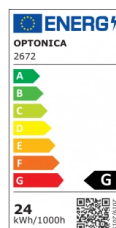

OPTONICA

LED Панел Frameless Кръгъл

Мощност

- 24W

Цвят на светлината

Бяла светлина

Stamps

Техническа Спецификация

Каталожен Номер	2672
Brand	Optonica
Product Code	DL24-B2
Power	24W
Energy Consumption	24 kWh/1000h
Input voltage	AC85-265V
Flux	2010 Lm
FLUX per watt	84lm/W
IP	54
Dimmable	No
Correlated Color Temperature	6000K
Light Color	Бяла светлина
Wattage Equivalent	134W
EAN Code	3800156626720
Energy Efficiency Label	G
Beam angle	180°

Hole Size	φ155 mm
On/Off Cycles	25 000x
Instant On	0.1s
Operating Frequency	50-60 Hz
Temperature	-20°C / +40°C
Ra ≥	80
Life span	25 000 Hours
Color Code	860
Body Color	White
Lumen maintenance at end of service life	70%
Size of product	Φ170x27 mm
Size of package	180x35x215 mm
Size of Box	540x195x445 mm
Items per pack	1
Items per box	30
Material	Plastic+ALU
Gross weight	0,340 kg
Net weight	0,285 kg