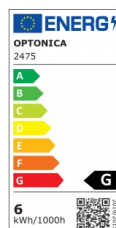

OPTONICA

Mini Panneau LED Rond Édition Maison

Puissance

- 6W

Couleur de lumière

Lumière chaude

Stamps

Technical Specification

Reference catalogue	2475
Brand	Optonica
Product Code	DL6-B1
Power	6W
Energy Consumption	6 kWh/1000h
Input voltage	AC185-260V
Flux	390 lm
FLUX per watt	65lm/W
IP	20
Dimmable	No
Correlated Color Temperature	2800K
Light Color	Lumière chaude
EAN Code	3800156624757
Energy Efficiency Label	G
Beam angle	120°
On/Off Cycles	25 000x

Instant On	0.1s
Material	Aluminium
Operating Frequency	50-60 Hz
Temperature	-20°C / +40°C
Ra ≥	80
Life span	25 000 Hours
Color Code	826
Body Color	White
Lumen maintenance at end of service life	70%
Size of product	Φ119x14 mm
Size of package	143x33x150 mm
Size of Box	350x300x320 mm
Items per pack	1
Items per box	40
Color Of The Shell	White
Gross weight	0,116 kg
Net weight	0,086 kg
Warranty	2 Years