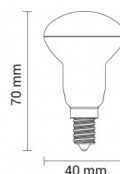

OPTONICA

Lampadina LED R39 E14

Potenza **Colore della luce**

• 4W

Luce fredda

Stamps

Specifiche tecniche

Numero di catalogo	1487
Brand	Optonica
Product Code	SP4-A5
Socket	E14
Power	4W
Energy Consumption	4 kWh/1000h
Input voltage	AC175-265V
Flux	300lm
FLUX per watt	75lm/W
IP	20
Dimmable	No
Correlated Color Temperature	6000K
Light Color	Luce fredda
Wattage Equivalent	30W
EAN Code	3800156614871
Energy Efficiency Label	G

Beam angle	200°
Power Factor	0.5
Power LED	4W
On/Off Cycles	25 000x
Instant On	0.2s
Material	ALU+PC
Operating Frequency	50-60 Hz
Temperature	-20°C / +40°C
Ra ≥	80
Life span	25 000 Hours
Color Code	860
Lumen maintenance at end of service life	70%
Size of product	40x70 mm
Size of package	70x40x40 mm
Size of Box	420x220x165 mm
Items per pack	1
Items per box	100
Candela	41 cd