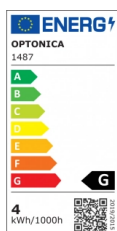

OPTONICA

Lampadina LED R39 E14

Potenza **Colore della luce**

• 4W

Luce fredda

Stamps

Specifiche tecniche

Numero di catalogo	1487
Brand	Optonica
Product Code	SP4-A5
Socket	E14
Power	4W
Energy Consumption	4 kWh/1000h
Input voltage	AC175-265V
Flux	300lm
FLUX per watt	75lm/W
IP	20
Dimmable	No
Correlated Color Temperature	6000K
Light Color	Luce fredda
Wattage Equivalent	30W
EAN Code	3800156614871
Energy Efficiency Label	G

Beam angle	200°
Power Factor	0.5
Power LED	4W
On/Off Cycles	25 000x
Instant On	0.2s
Material	ALU+PC
Operating Frequency	50-60 Hz
Temperature	-20°C / +40°C
Ra ≥	80
Life span	25 000 Hours
Color Code	860
Lumen maintenance at end of service life	70%
Size of product	40x70 mm
Size of package	70x40x40 mm
Size of Box	420x220x165 mm
Items per pack	1
Items per box	100
Candela	41 cd