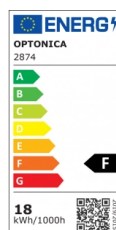

OPTONICA

Luce da Soffitto LED Edizione Home

Potenza **Colore della luce**

• 18W

Luce naturale

Stamps

Specifiche tecniche

Numero di catalogo	2874
Brand	Optonica
Product Code	DL18-B1
Power	18W
Energy Consumption	18 kWh/1000h
Input voltage	AC175-265V
Flux	1550 Lm
FLUX per watt	87lm/W
IP	20
Dimmable	No
Correlated Color Temperature	4500K
Light Color	Luce naturale
EAN Code	3800156628748
Energy Efficiency Label	F
Beam angle	120°
On/Off Cycles	25 000x

Instant On	0.1s
Operating Frequency	50-60 Hz
Temperature	-20°C / +40°C
Ra ≥	80
Life span	25 000 Hours
Color Code	845
Lumen maintenance at end of service life	70%
Size of product	300x300 mm
Size of package	334x73.5x334 mm
Size of Box	510x510x780 mm
Items per pack	1
Items per box	20
Gross weight	0,518 kg
Net weight	0,352 kg
Warranty	2 Years