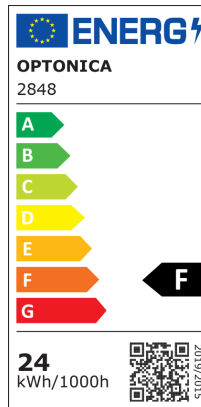

Plafonnier LED

Puissance

24W

Couleur de lumière

Stamps

Technical Specification

Brand	Optonica	Instant On	0.1s
Product Code	DL24-B1	Operating Frequency	50-60 Hz
Power	24W	Temperature	-20°C / +40°C
Energy Consumption	24 kWh/1000h	Ra ≥	80
Input voltage	AC175-265V	Life span	25 000 Hours
Flux	1990 Lm	Color Code	826
FLUX per watt	83lm/W	Lumen maintenance at end of service life	70%
IP	20	Size of product	Φ350x65 mm
Dimmable	No	Size of package	385x74x385 mm
Correlated Color Temperature	3000K	Size of Box	510x510x780 mm
Light Color	Lumière chaude	Items per pack	1
EAN Code	3800156628489	Items per box	10
Energy Efficiency Label	F	Gross weight	0,724 kg
Beam angle	120°	Net weight	0,500 kg
On/Off Cycles	25 000x	Warranty	2 Years