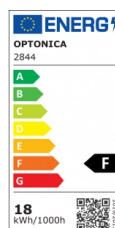

OPTONICA

LED Deckenleuchte

Leistung **Lichtfarbe**

• 18W

Neutralweiß

Stamps

Technische Spezifikation

Katalognummer	2844
Brand	Optonica
Product Code	DL18-B1
Power	18W
Energy Consumption	18 kWh/1000h
Input voltage	AC175-265V
Flux	1550 Lm
FLUX per watt	86lm/W
IP	20
Dimmable	No
Correlated Color Temperature	4500K
Light Color	Neutralweiß
EAN Code	3800156628441
Energy Efficiency Label	F
Beam angle	120°
On/Off Cycles	25 000x
Instant On	0.1s
Operating Frequency	50-60 Hz

Temperature	-20°C / +40°C
Ra ≥	80
Life span	25 000 Hours
Color Code	845
Lumen maintenance at end of service life	70%
Size of product	Φ300x65 mm
Size of package	334x73.5x334 mm
Size of Box	510x510x780 mm
Items per pack	1
Items per box	20
Gross weight	0,642 kg
Net weight	0,442 kg
Warranty	2 Years