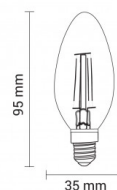

OPTONICA

LED-Filament- Kerzenlampe C35 E14

Leistung **Lichtfarbe**

• 4W

Warmweiß

Stamps

Technische Spezifikation

Katalognummer	1472
Brand	Optonica
Product Code	SP4-A4
Socket	E14
Power	4W
Energy Consumption	4 kWh/1000h
Input voltage	AC175-265V
Flux	400 lm
FLUX per watt	100lm/W
IP	20
Dimmable	No
Correlated Color Temperature	2700K
Light Color	Warmweiß
Wattage Equivalent	32W
EAN Code	3800156614727
Energy Efficiency Label	F

Beam angle	300°
Power Factor	0.5
Power LED	4W
On/Off Cycles	25 000x
Instant On	0.2s
Material	Glass
Operating Frequency	50-60 Hz
Temperature	-20°C / +40°C
Ra ≥	80
Life span	25 000 Hours
Color Code	828
Lumen maintenance at end of service life	70%
Size of product	35x95 mm
Size of package	100x40x40 mm
Size of Box	420x215x240 mm
Items per pack	1
Items per box	100
Gross weight	0,021 kg