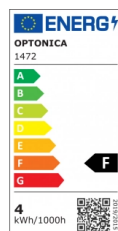

OPTONICA

LED-Filament- Kerzenlampe C35 E14

Leistung **Lichtfarbe**

• 4W

Warmweiß

Stamps

Technische Spezifikation

Katalognummer	1472
Brand	Optonica
Product Code	SP4-A4
Socket	E14
Power	4W
Energy Consumption	4 kWh/1000h
Input voltage	AC175-265V
Flux	400 lm
FLUX per watt	100lm/W
IP	20
Dimmable	No
Correlated Color Temperature	2700K
Light Color	Warmweiß
Wattage Equivalent	32W
EAN Code	3800156614727
Energy Efficiency Label	F

Beam angle	300°
Power Factor	0.5
Power LED	4W
On/Off Cycles	25 000x
Instant On	0.2s
Material	Glass
Operating Frequency	50-60 Hz
Temperature	-20°C / +40°C
Ra ≥	80
Life span	25 000 Hours
Color Code	828
Lumen maintenance at end of service life	70%
Size of product	35x95 mm
Size of package	100x40x40 mm
Size of Box	420x215x240 mm
Items per pack	1
Items per box	100
Gross weight	0,021 kg