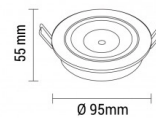

OPTONICA

Downlight LED COB Rotondo Orientabile

Potenza **Colore della luce**

• 8W

Luce naturale

Stamps

Specifiche tecniche

Numero di catalogo	3205
Brand	Optonica
Product Code	CB8-A1
Power	8W
Energy Consumption	8 kWh/1000h
Input voltage	AC220-240V
Flux	560 lm
FLUX per watt	70lm/W
IP	20
Correlated Color Temperature	4500K
Light Color	Luce naturale
EAN Code	3800156632059
Energy Efficiency Label	G
Beam angle	60°
On/Off Cycles	25 000x
Instant On	0.1s

Temperature	-20°C / +40°C
Ra ≥	80
Life span	25 000 Hours
Color Code	845
Lumen maintenance at end of service life	70%
Size of product	Ø 95x50 mm
Size of Box	100x100 mm
Items per pack	1
Items per box	30
Frequency	50/60Hz
Color Of The Shell	Inox
Material	Aluminium
Gross weight	0,234 kg
Net weight	0,195 kg
Warranty	2 Years