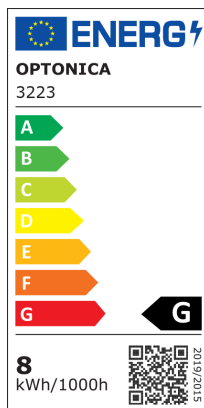

LED COB downlight četvrtasti, ugradbeni, od nehrđajućeg čelika

Snaga

8W

Svijetla boja

White light

Stamps

RoHS

-80

8 kWh/1000h

Tehnička specifikacija

Brand	Optonica	Operating Frequency	50-60 Hz
Product Code	CB8-A1	Temperature	-20°C / +40°C
Power	8W	Ra ≥	80
Energy Consumption	8 kWh/1000h	Life span	25 000 Hours
Input voltage	AC175-265V	Color Code	860
Flux	560 lm	Body Color	Inox
FLUX per watt	70lm/W	LED Type	COB
IP	20	Mount Type	Built-In
Dimmable	No	Lumen maintenance at end of service life	70%
Correlated Color Temperature	6000K	Size of product	100x100x70 mm
Light Color	White light	Size of package	115x115x90 mm
Wattage Equivalent	64W	Items per pack	1
EAN Code	3800156632233	Items per box	30
Energy Efficiency Label	G	Color Of The Shell	Inox
Beam angle	60°	Material	Aluminium
Power Factor	0.5	Gross weight	0,261 kg
On/Off Cycles	25 000x	Net weight	0,212 kg