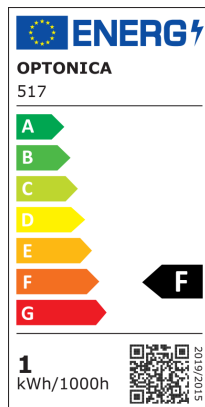

Projecteur LED Extérieur Encastré

Puissance

1W

Couleur de lumière

Stamps

Technical Specification

Brand	Optonica	Instant On	0.1s
Product Code	UN1-A1	Material	Aluminium
Power	1W	Operating Frequency	50-60 Hz
Energy Consumption	1 kWh/1000h	Temperature	-20°C / +40°C
Input voltage	AC200-245V	Ra ≥	80
Flux	80 lm	Life span	25 000 Hours
FLUX per watt	80lm/W	Color Code	830
IP	65	Mount Type	Built-In
Dimmable	No	Lumen maintenance at end of service life	70%
Correlated Color Temperature	3000K	Size of product	Ø 65x75 mm
Light Color	Lumière chaude	Size of package	100x90x90 mm
EAN Code	3800156605176	Items per pack	1
Energy Efficiency Label	F	Items per box	50
Beam angle	18°	Gross weight	0,170 kg
Power Factor	0.5	Net weight	0,150 kg
On/Off Cycles	25 000x	Warranty	2 Years