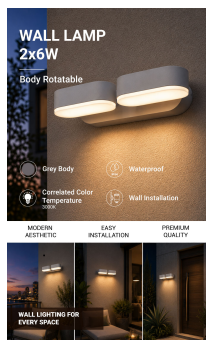

### Applique Murale LED Epistar 2x6W Corps Gris Rotatif