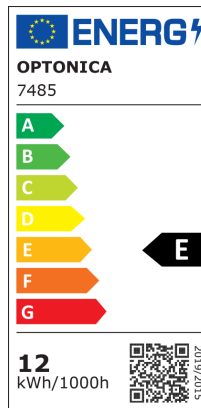

Applique Murale LED Epistar 2x6W Corps Noir Rotatif

Puissance

12W

Couleur de lumière

 Lumière neutre

Stamps

Technical Specification

Brand	Optonica	Material	Aluminium
Product Code	WL12-A2	Operating Frequency	50-60 Hz
Power	12W	Temperature	-20°C / +40°C
Energy Consumption	12 kWh/1000h	Ra ≥	80
Input voltage	AC220-240V	Life span	25 000 Hours
Flux	1320 lm	Color Code	840
FLUX per watt	110lm/W	Body Color	Black
IP	54	Mount Type	Wall Installation
Dimmable	No	Lumen maintenance at end of service life	70%
Correlated Color Temperature	4000K	Size of product	230 x 55 x 95mm
Light Color	Lumière neutre	Size of package	245x105x65 mm
Wattage Equivalent	88W	Items per pack	1
EAN Code	3800156674851	Items per box	20
Energy Efficiency Label	E	Color Of The Shell	Black
Beam angle	120°	Gross weight	1,060 kg
Power Factor	0.5	Net weight	0,990 kg
On/Off Cycles	25 000x	Warranty	2 Years